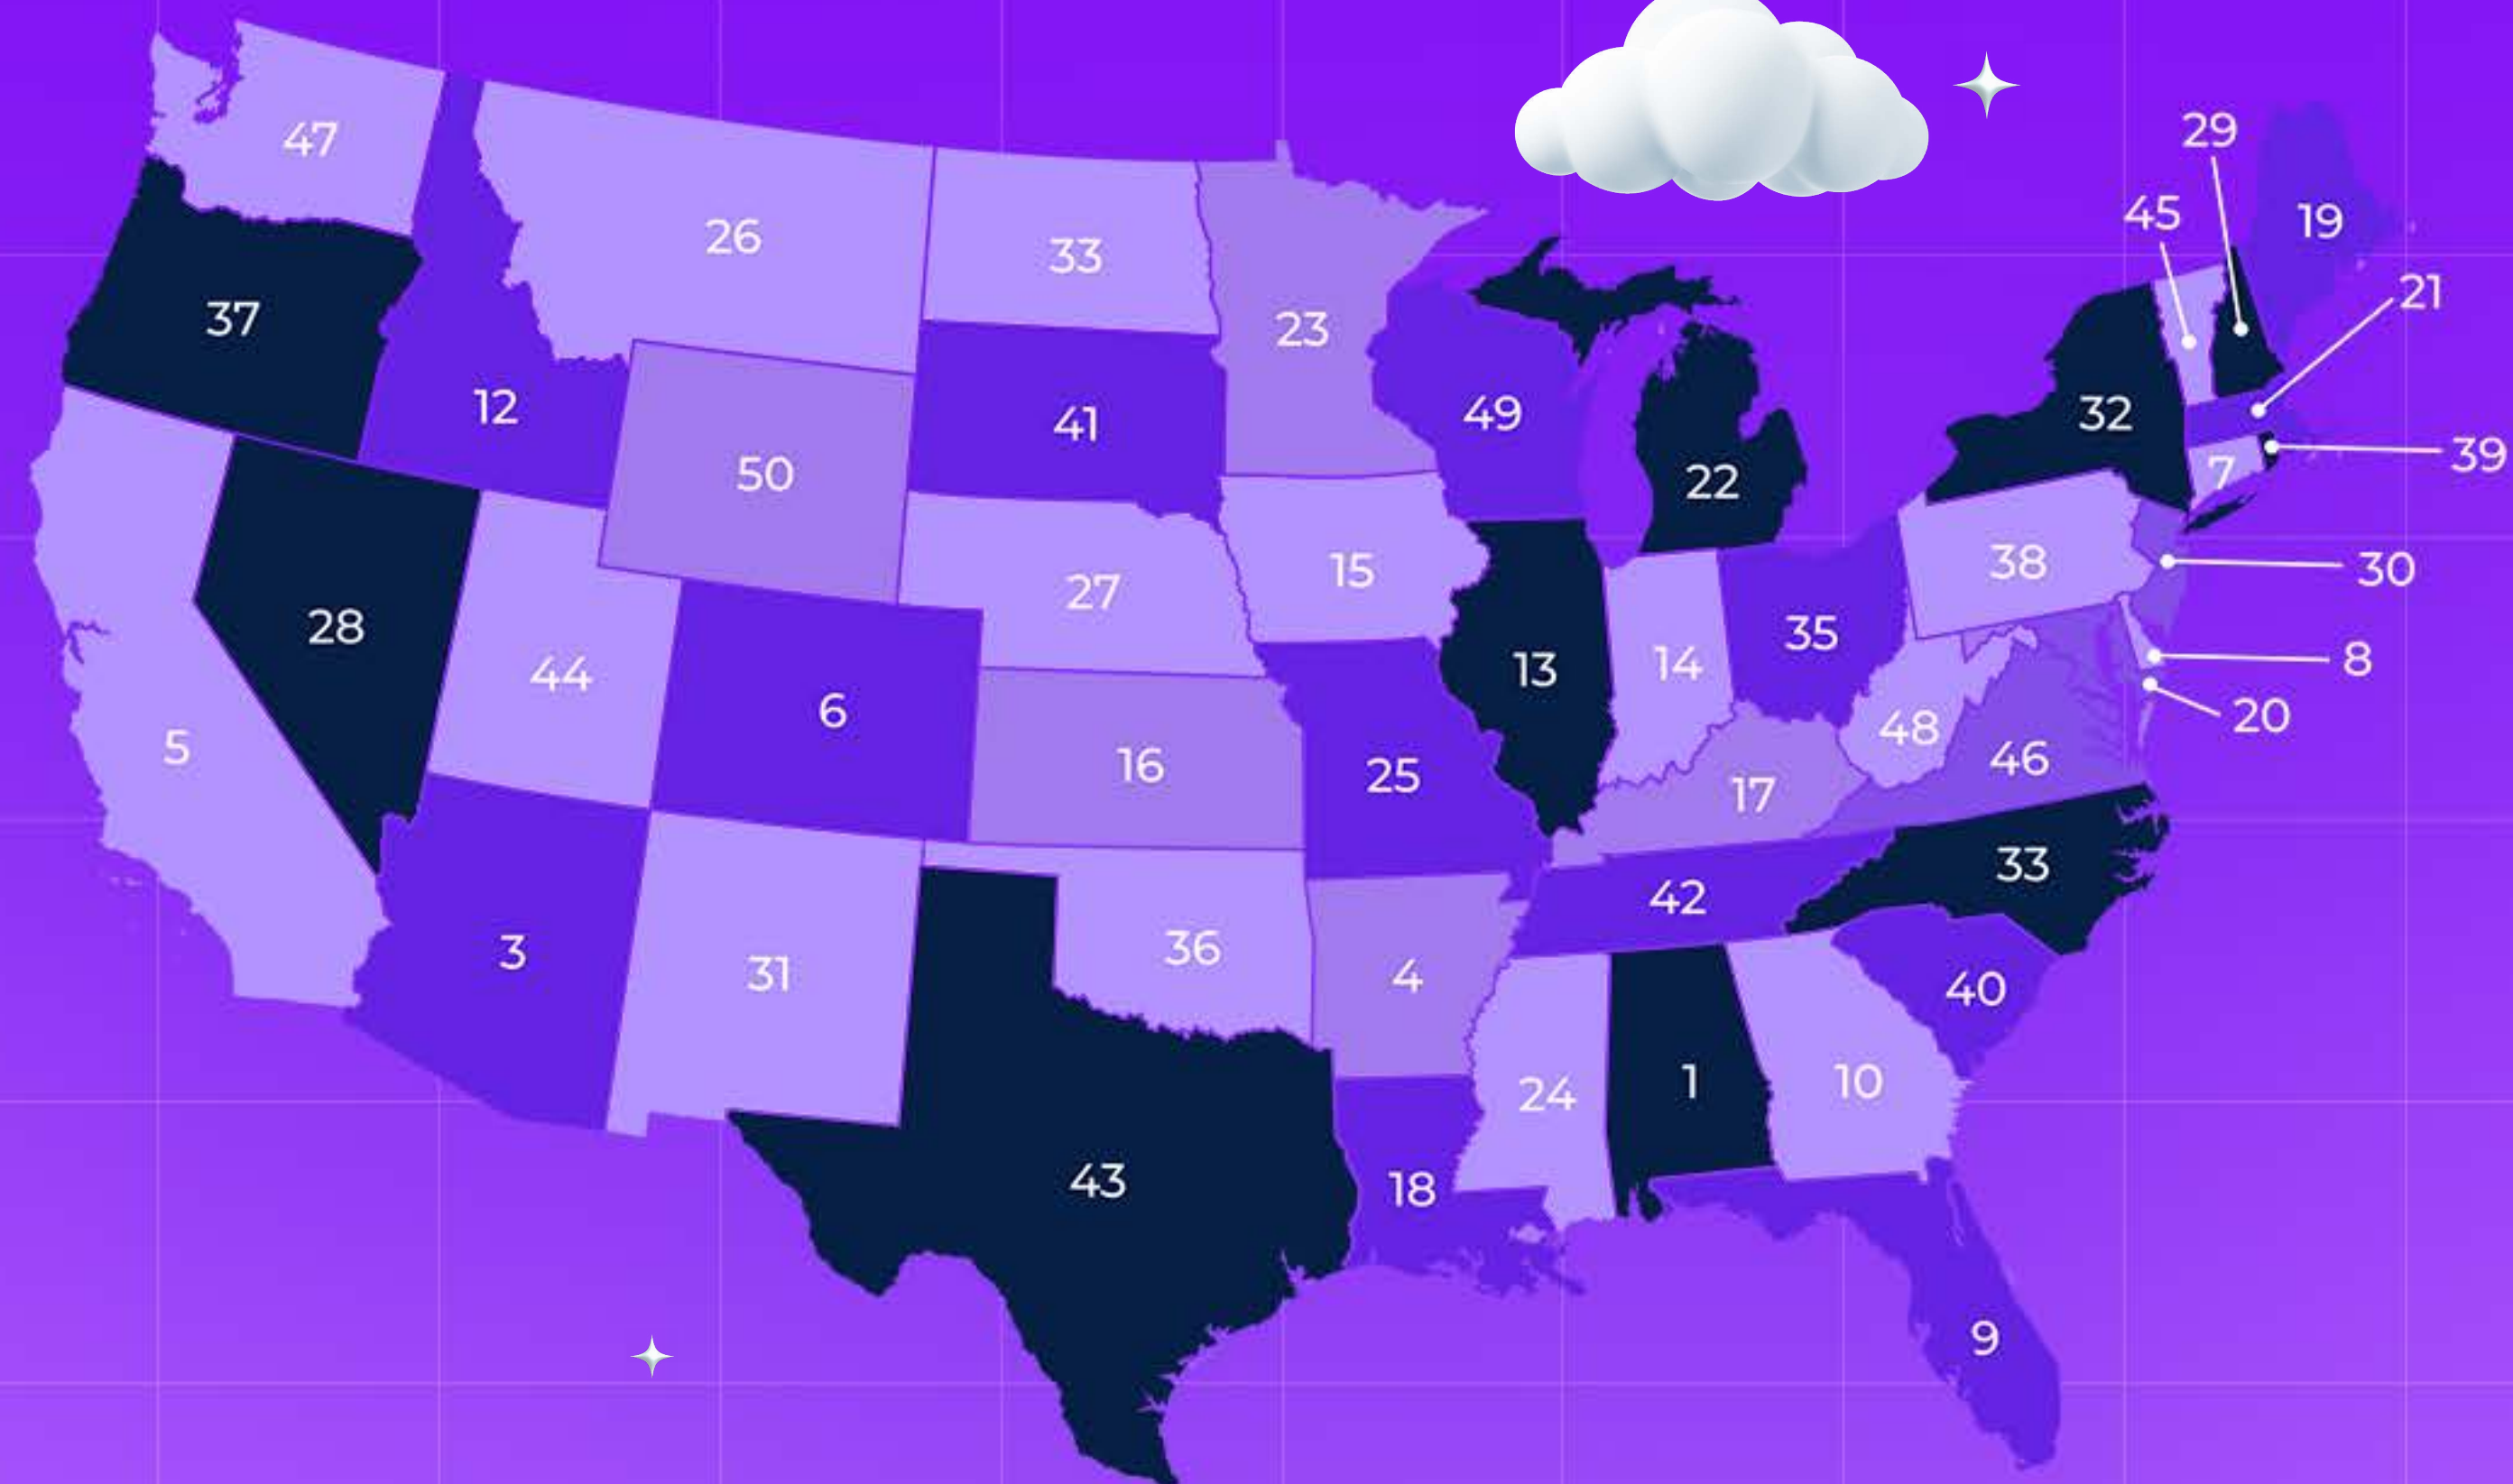

StudentBeans

US REGIONS WE COVER

There are **21.7 million** students in the US and we can help you reach them wherever you're based.

Alabama 311,183
 Alaska 42,495
 Arizona 1,075,344
 Arkansas 444,971
 California 1,264,436
 Colorado 718,351
 Connecticut 219,978
 Delaware 60,033
 Florida 1,455,913
 Georgia 664,384
 Hawaii 147,176

Idaho 117,468
 Illinois 457,669
 Indiana 547,110
 Iowa 336,282
 Kansas 280,022
 Kentucky 209,997
 Louisiana 257,277
 Maine 58,774
 Maryland 632,201
 Massachusetts 502,432
 Michigan 633,346

Minnesota 562,078
 Mississippi 267,098
 Missouri 424,288
 Montana 79,851
 Nebraska 135,137
 Nevada 124,695
 New Hampshire 125,275
 New Jersey 765,058
 New Mexico 192,153
 New York 1,281,620
 North Carolina 1,094,327

North Dakota 56,843
 Ohio 698,756
 Oklahoma 334,924
 Oregon 258,486
 Pennsylvania 834,071
 Rhode Island 85,510
 South Carolina 261,559
 South Dakota 55,181
 Tennessee 475,414
 Texas 795,409
 Utah 327,838